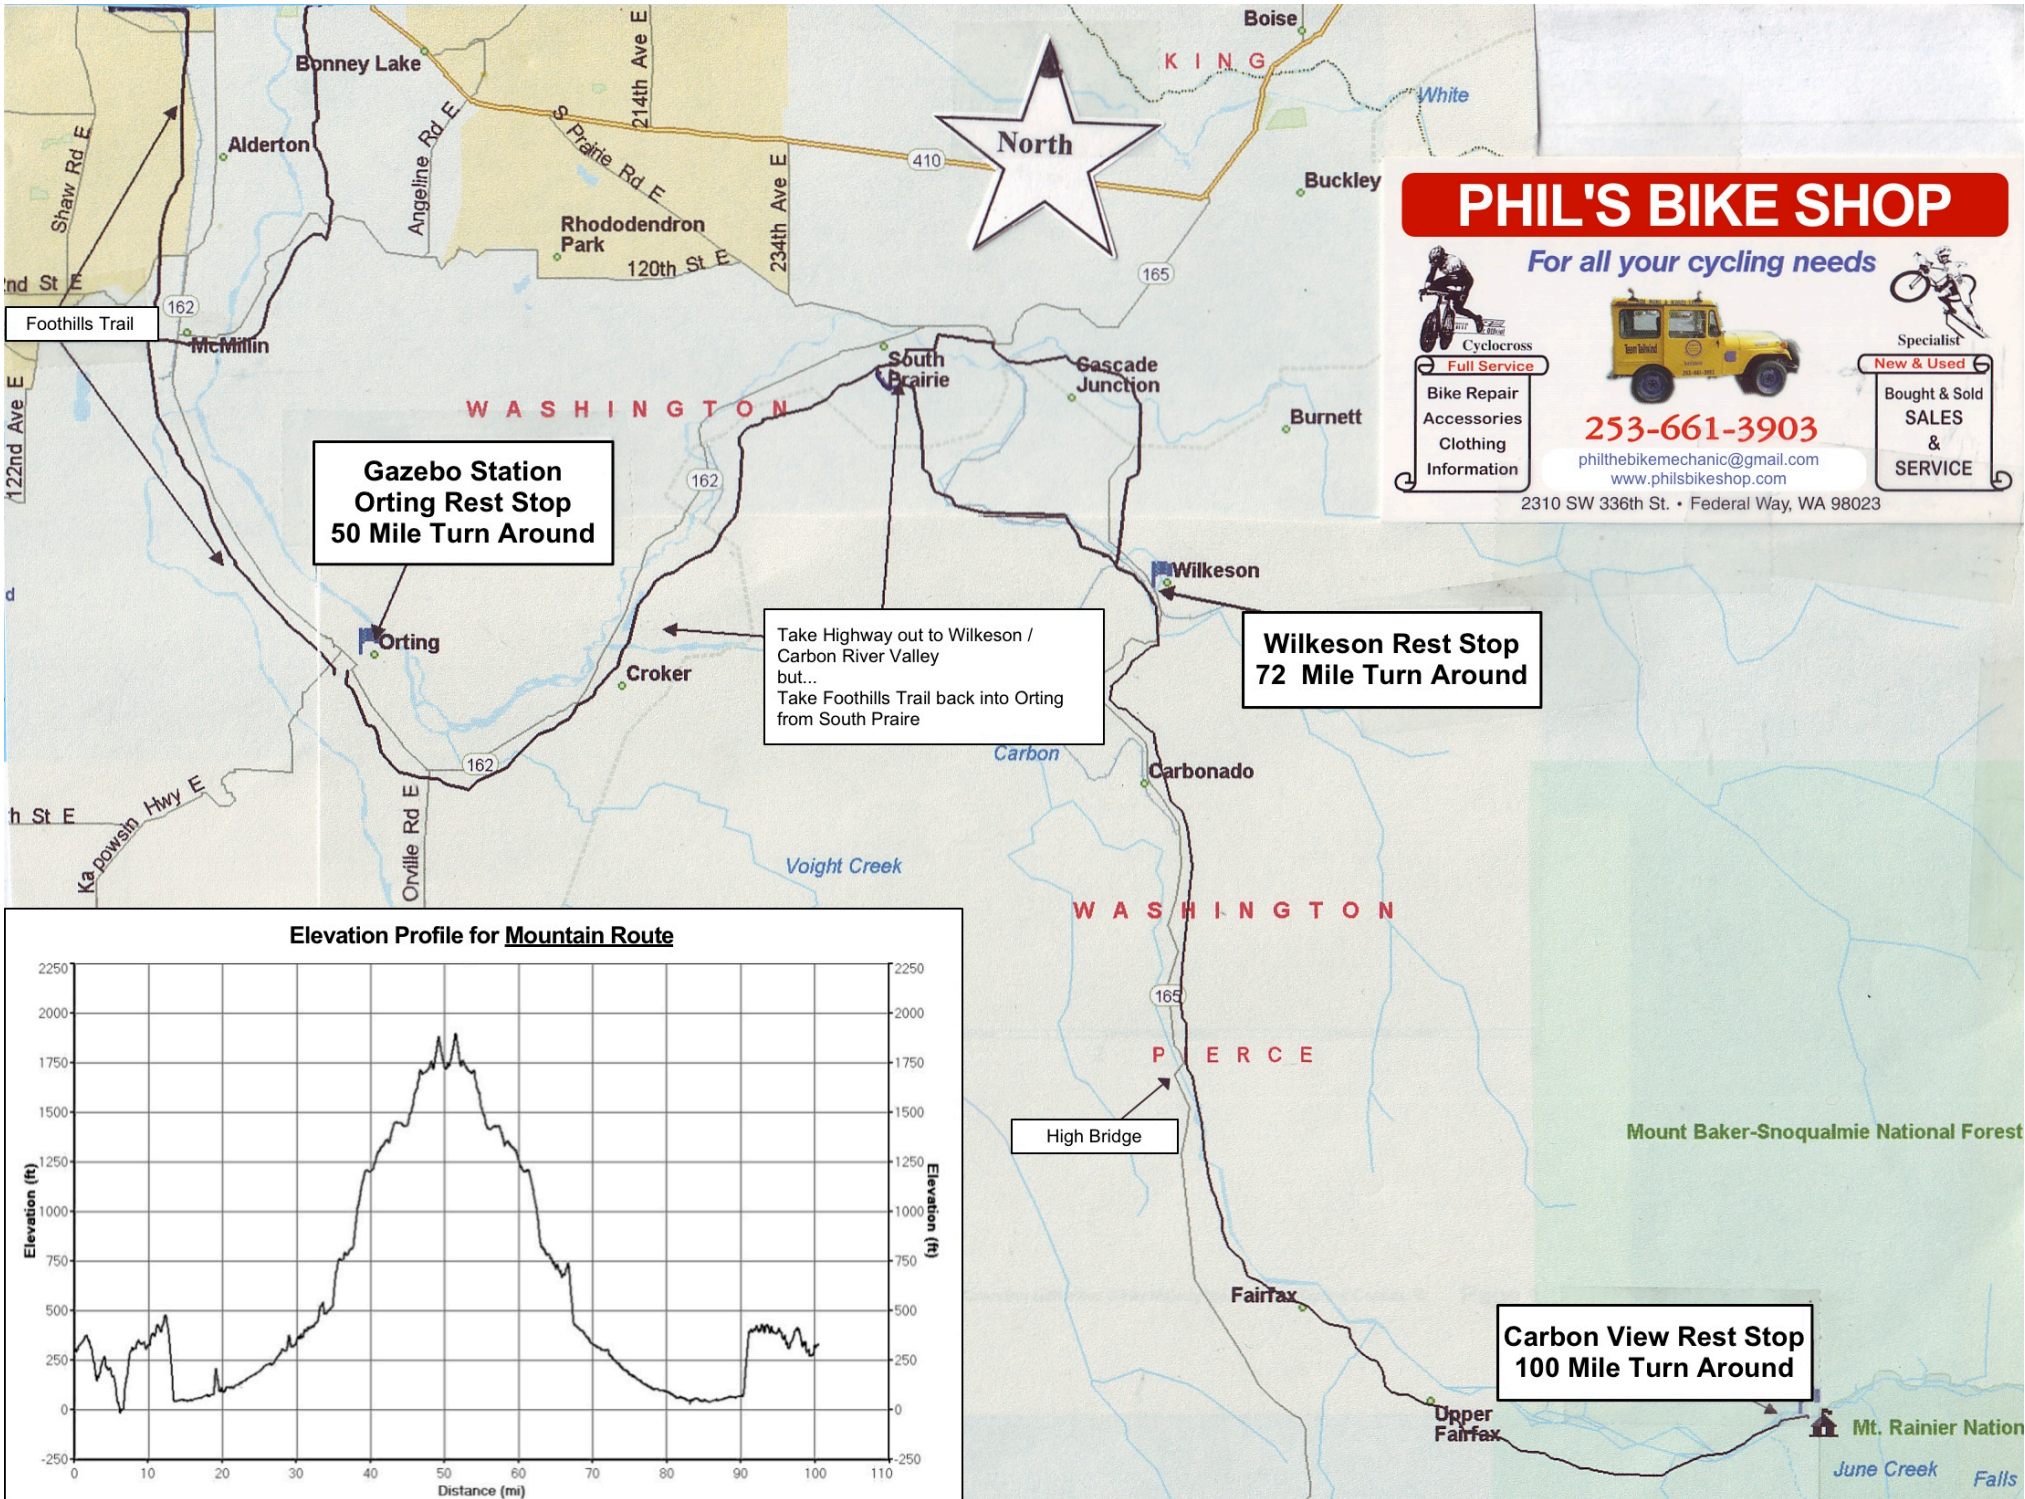

PHIL'S BIKE SHOP

For all your cycling needs

Cyclocross
Full Service
Bike Repair
Accessories
Clothing
Information

253-661-3903

philthebikemechanic@gmail.com
www.philsbikeshop.com

2310 SW 336th St. • Federal Way, WA 98023

Specialist
New & Used
Bought & Sold
SALES
&
SERVICE

**Gazebo Station
Orting Rest Stop
50 Mile Turn Around**

Take Highway out to Wilkeson /
Carbon River Valley
but...
Take Foothills Trail back into Orting
from South Praire

**Wilkeson Rest Stop
72 Mile Turn Around**

**Carbon View Rest Stop
100 Mile Turn Around**