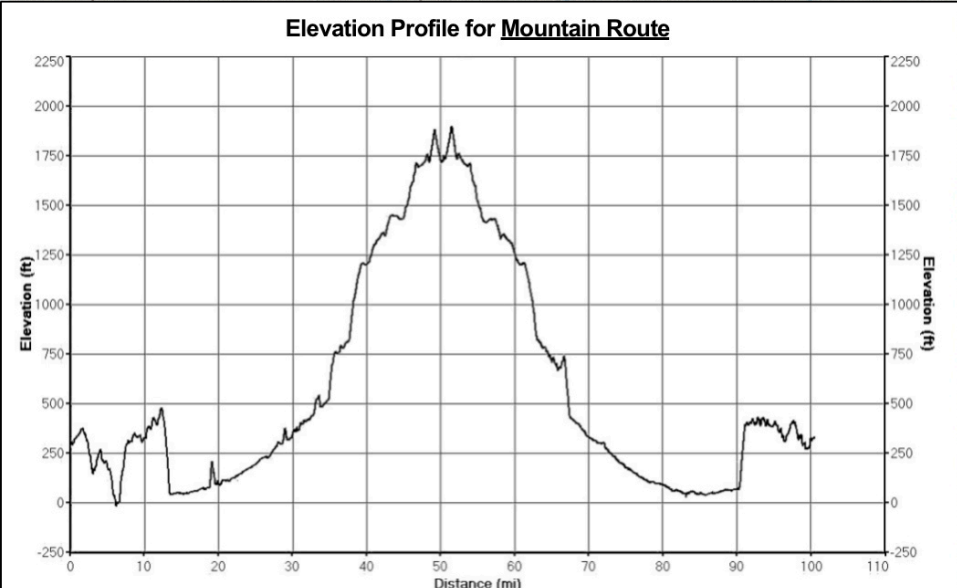

2310 SW 336th St. • Federal Way, WA 98023

Specialist
New & Used
Bought & Sold
SALES
&
SERVICE

**Gazebo Station
Orting Rest Stop
50 Mile Turn Around**

Take Highway out to Wilkeson /
Carbon River Valley
but...
Take Foothills Trail back into Orting
from South Praire

**Wilkeson Rest Stop
72 Mile Turn Around**

**Carbon View Rest Stop
100 Mile Turn Around**

High Bridge

Mount Baker-Snoqualmie National Forest

Mt. Rainier Nation
June Creek Falls